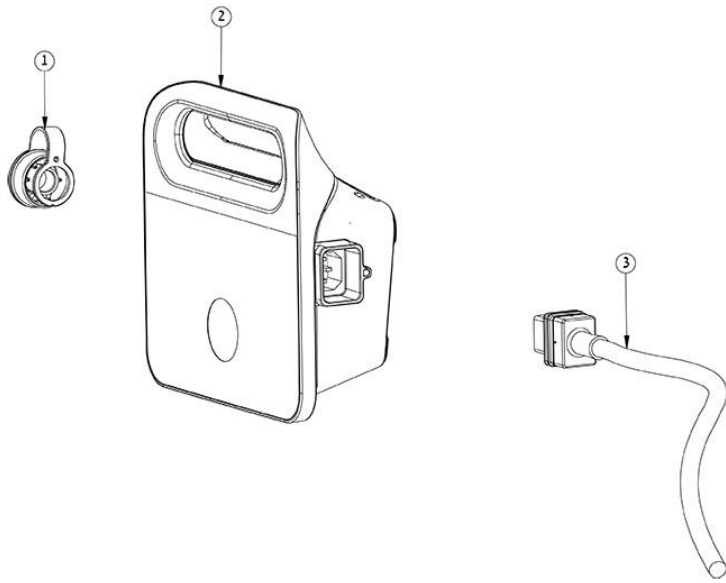

DOLPHIN WOLLY CB

#01 (ps basic 230v)