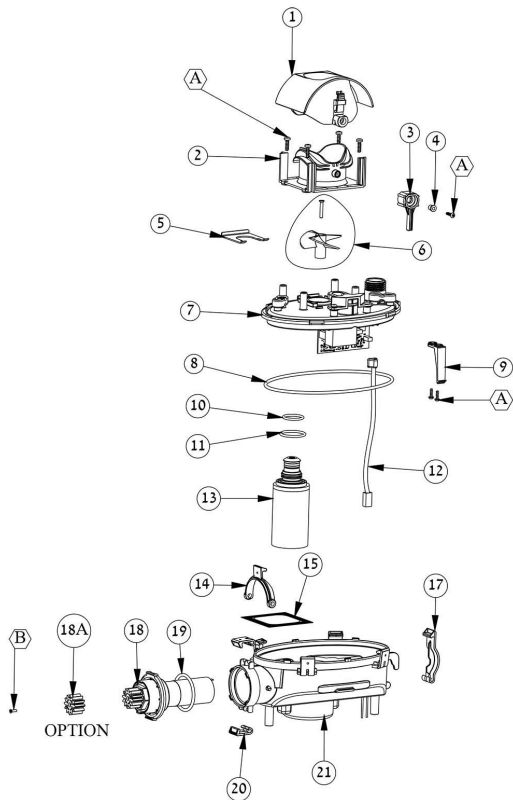

DOLPHIN WOLLY CB

Item #	Item Number	Description	Price
39	9983122	GREY BRUSH FOR ACTIVE BRUSH	N/A
40	9983118	ACTIVE BRUSH ADAPTOR M2/M2i L	N/A
41	9983113	ACTIVE BRUSH BUSHING S	N/A
42	9983117	ACTIVE BRUSH HOLDER M2/M2i R	N/A
A	3379616-A	SCREW KA50X16 WN1412	N/A
B	3379440-A	SCREW KA50X12 A2 WN1412	N/A

**DOLPHIN WOLLY CB**

**#01 (ps basic 230v)**

**#03 (filters s300i - catalog kit)**

**#17 (motor unit catalog kit s200)**

**#18 (retrofit for cable con. 2015)**