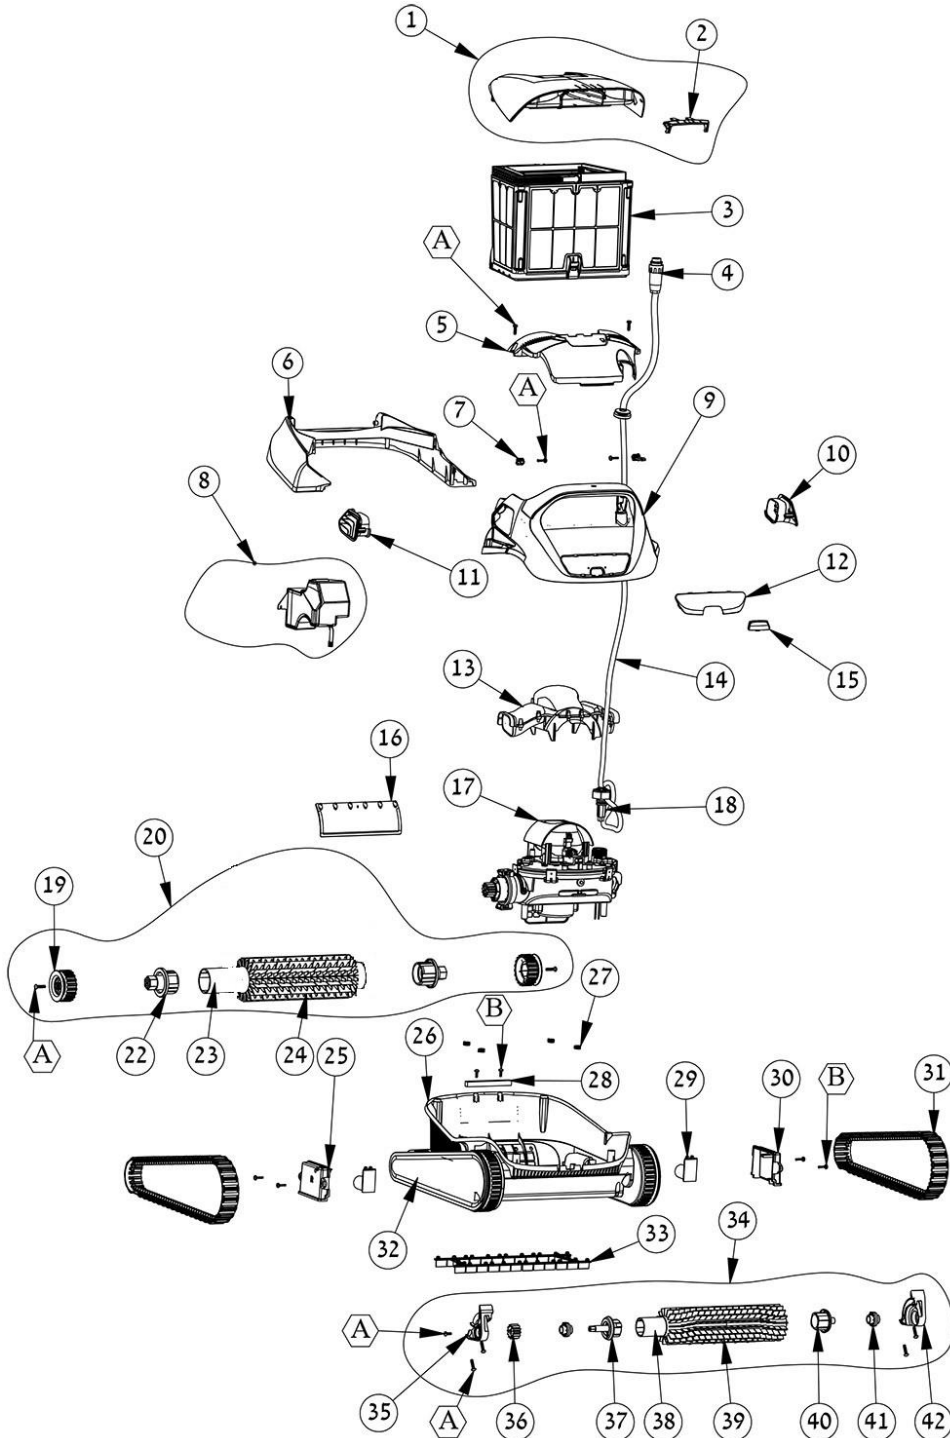

DOLPHIN WOLLY CB

Item #	Item Number	Description	Price
39	9983122	GREY BRUSH FOR ACTIVE BRUSH	N/A
40	9983118	ACTIVE BRUSH ADAPTOR M2/M2i L	N/A
41	9983113	ACTIVE BRUSH BUSHING S	N/A
42	9983117	ACTIVE BRUSH HOLDER M2/M2i R	N/A
A	3379616-A	SCREW KA50X16 WN1412	N/A
B	3379440-A	SCREW KA50X12 A2 WN1412	N/A