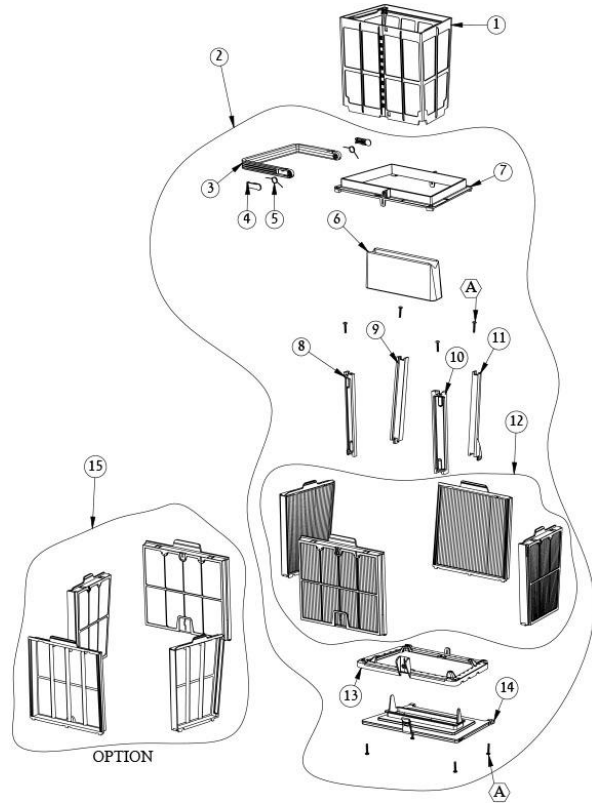

#03 (filters s300i - catalog kit)